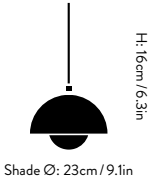

Flowerpot^{VP1}

Verner Panton

1968