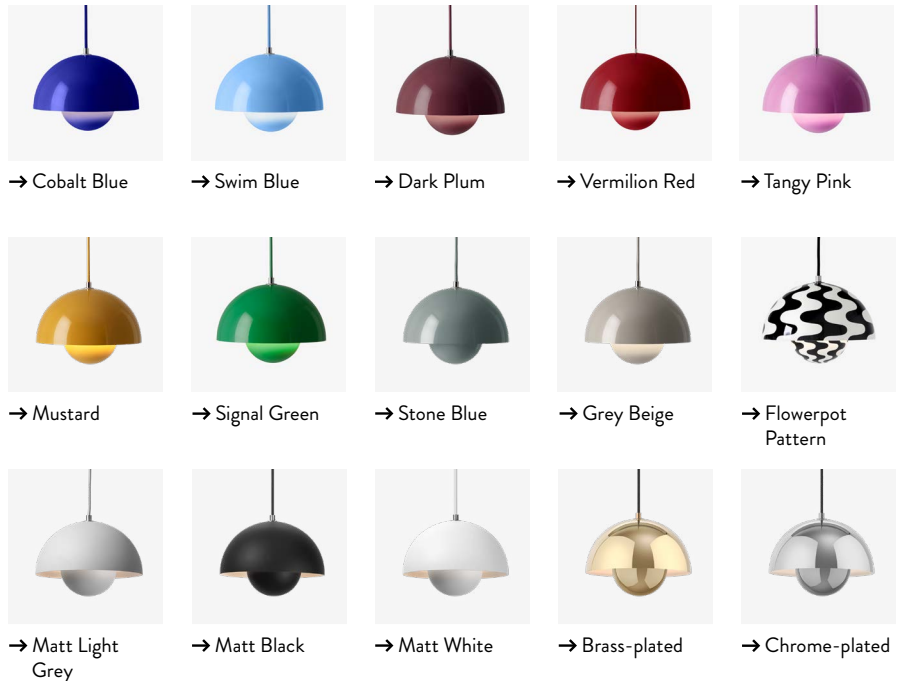

Flowerpot^{VP1}

Verner Panton

1968

Product category

Pendant

Environment

Indoor

Material

Lacquered metal with fabric cord.

Production process

The two shades are made from deep drawn metal.

Dimensions

Ø: 23cm / 9.1in, H: 16cm / 6.3in

Packaging dimensions

H: 15.0cm / 5.9in, W: 24.5cm / 9.6in,
D: 25.0cm / 9.8in

Colli quantity

2 pc

Weight

Product: 0.95 kg / Incl. packaging: 1.24 kg.

Voltage

220-240V - 50Hz.

Light source

E27 Max 40 Watt. Bulb is not included.

Certifications

Canopy

Included

Cord length

300cm / 118.1in

Cleaning Instructions

Clean with soft dry cloth. Always switch off the electricity supply before cleaning.

→ Stock item

Cobalt Blue, Swim Blue, Dark Plum, Grey Beige, Vermilion Red, Mustard, Tangy Pink, Matt Black, Matt Light Grey, Matt White, Stone Blue, Flowerpot Pattern, Brass-plated, Chrome-plated, Signal Green.
Due to variation in material, a slight tone difference may occur.

Related products

&Tradition®