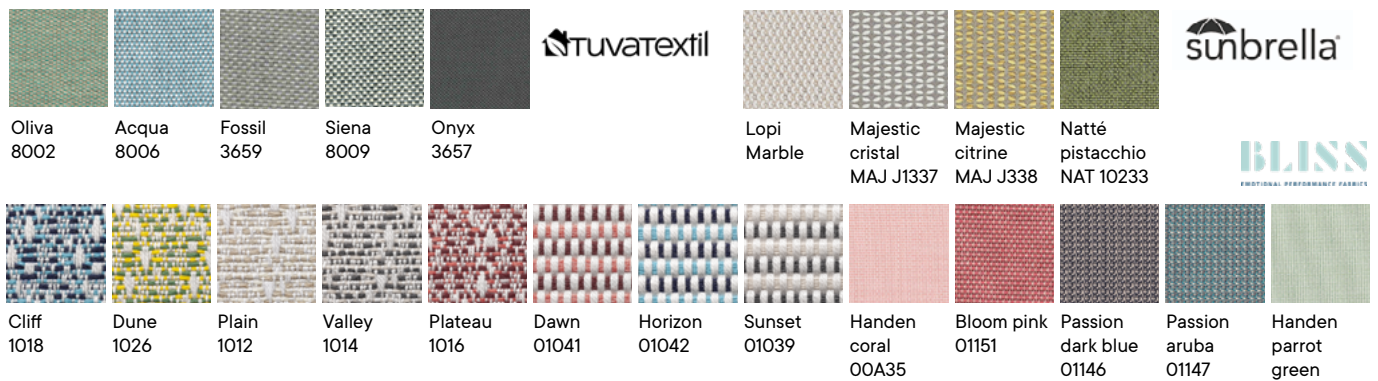

Anti-stain
Anti-manchas

Mildew Resistant
No se pudren

Easy to clean and maintain
Fácil limpieza y mantenimiento

FINISHES

Metal finishes / Acabados metálicos

Outdoor fabric / Tela exterior

Outdoor technical leather / Tapicería polipiel exterior