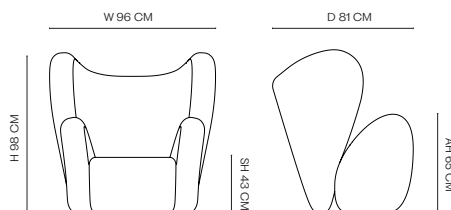

CARE

Follow care instructions on norr11.com

WARRANTY

2 years

WEIGHT

Net Weight: 45,0 kg

Gross Weight: 50,0 kg

PACKAGING DIMENSIONS

W 100 cm | D 100 cm | H 100 cm

With its simplified block-like structure, the Big Big Chair is a reinterpretation of classic Art Deco lounge chairs. The soft back wraps around you and the hidden swivel base accentuates that feeling of being cocooned.

UPHOLSTERY

DIMENSIONS

W 96 cm | D 81 cm | H 98 cm | SH 43 cm | AH 65 cm

NORR11