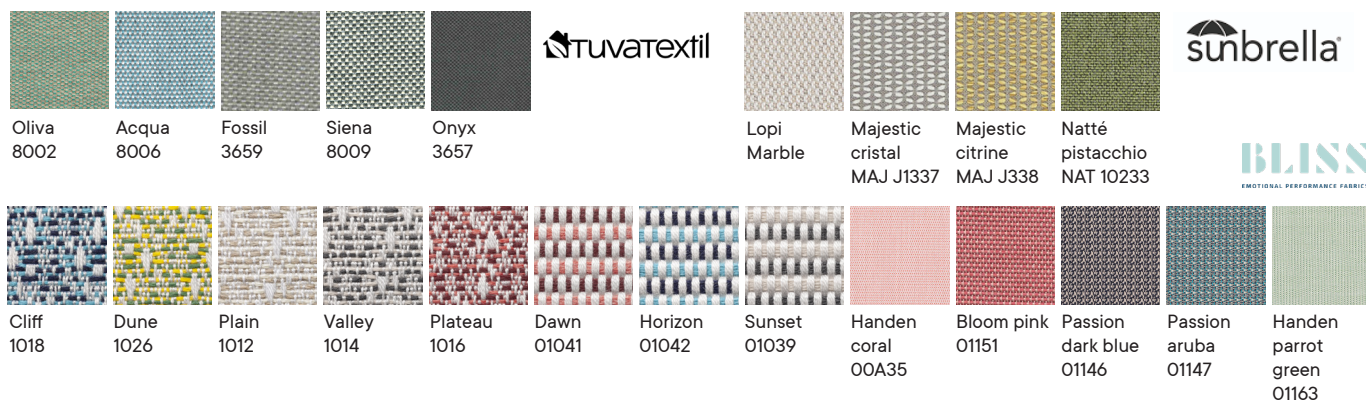

Upholstery / Tapizado

Select the upholstery from 22 different colors and textures, suitable for indoor & outdoor use.
A elegir entre 22 tipos de colores y texturas, aptos para interior y exterior.

MATERIALS

Anti-stain
Anti-manchas

Mildew Resistant
No se pudren

Easy to clean and maintain
Fácil limpieza y mantenimiento

FINISHES

Metal finishes / Acabados metálicos

Outdoor fabric / Tela exterior

Outdoor technical leather / Tapicería polipiel exterior