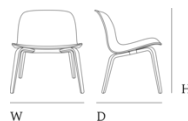

Visu Lounge Chair Wood Base

Spare Parts

Plastic glide included. Felt glides sold seperately.

Visu Lounge Chair

Wood Base

Dimensions

Height:	70 cm / 27.6"
Width:	60 cm / 23.6"
Depth:	58,5 cm / 23"
Seat Height:	39,5 cm / 15.6"
Seat Depth:	42 cm / 16.5"