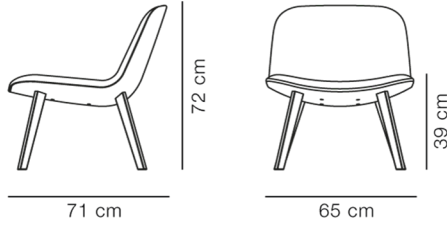

FRAME

Re-Wool 198

Oak black lacquer

Re-Wool 128

Oak lacquer

Gentle 873

Oak lacquer

DIMENSIONS

Weight: 10 kg

PACKAGING INFORMATION

L: 77 cm, W: 76 cm, H: 80 cm,

Cbm: 0,5m³

13 kg

CARE & MAINTENANCE

Our Care & Maintenance offers guidance for best maintenance of our furniture. It includes advice and instructions on cleaning and caring for specific materials to ensure a long life of your furniture. Find your product on our product site and navigate to the Product Care menu: