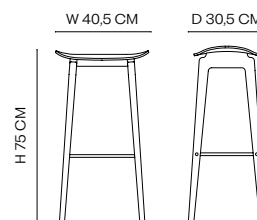

Net Weight: 5,2 kg | Gross Weight: 5,5 kg

PACKAGING DIMENSIONS

Counter

W 43 cm | D 38 cm | H 80 cm

Bar

W 43 cm | D 38 cm | H 80 cm

NY11 Counter & Bar without Backrest are durable and functional stools with a timeless expression. The solid oak frame has a steel footrest for added comfort. Its minimal design makes it suitable for use in a variety of settings.

W/O UPHOLSTERY

UPHOLSTERY

DIMENSIONS

Counter Height 65 cm
W 40,5 cm | D 30,5 cm | H 65 cm

Bar Height 75 cm
W 40,5 cm | D 30,5 cm | H 75 cm

NY11 COUNTER & BAR WITHOUT BACKREST

Rune Krøjgaard & Knut Benedik Humlevik — 2011