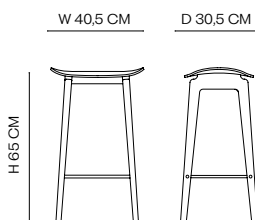

CARE

Follow care instructions on norr11.com

WARRANTY

5 years

WEIGHT

Counter

Net Weight: 5,1 kg | Gross Weight: 5,4 kg

Bar

Net Weight: 5,2 kg | Gross Weight: 5,5 kg

PACKAGING DIMENSIONS

Counter

W 43 cm | D 38 cm | H 80 cm

Bar

W 43 cm | D 38 cm | H 80 cm

NY11 Counter & Bar without Backrest are durable and functional stools with a timeless expression. The solid oak frame has a steel footrest for added comfort. Its minimal design makes it suitable for use in a variety of settings.

W/O UPHOLSTERY

UPHOLSTERY

DIMENSIONS

Counter Height 65 cm
W 40,5 cm | D 30,5 cm | H 65 cm

Bar Height 75 cm
W 40,5 cm | D 30,5 cm | H 75 cm

NY11 COUNTER & BAR WITHOUT BACKREST

Rune Krøjgaard & Knut Benedik Humlevik — 2011