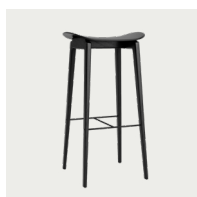

Net Weight: 5,2 kg | Gross Weight: 5,5 kg

PACKAGING DIMENSIONS

Counter

W 43 cm | D 38 cm | H 80 cm

Bar

W 43 cm | D 38 cm | H 80 cm

NY11 Counter & Bar without Backrest are durable and functional stools with a timeless expression. The solid oak frame has a steel footrest for added comfort. Its minimal design makes it suitable for use in a variety of settings.