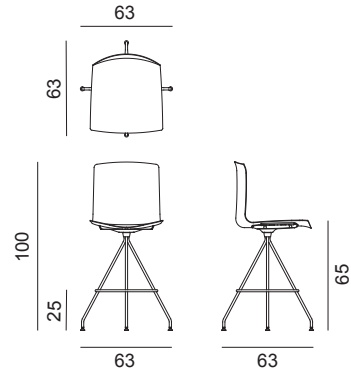

Catifa 46 Counter Stool

Design by Lievore Altherr Molina, 2004

Art. 0488

Low stool on swivelling, chromed steel base. The shell with high backrest is in single-colour polypropylene or bi-colour polypropylene. Seat height 65 cm. Backrest height 100 cm.

Dimensions *

* File CAD 2D - 3D available for download at www.arper.com

Frame Base

CRO

Shell

Polypropylene

PO00204

PO00205