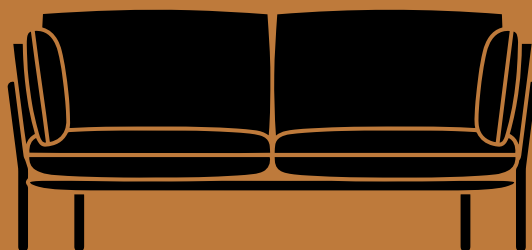

Cloud ^{LN2}
Luca Nichetto
2015

H: 75cm / 29.5in

D: 84cm / 33in , L: 168cm / 66in
Seating D: 61cm / 24in
Seating H: 40cm / 15.7in

Cloud ^{LN2}

Luca Nichetto

2015

Product category

Sofa

Environment

Indoor

Material

Plywood, solid wood and steel base with no-sag springs. HR foam and feather pillows. solid steel legs. Fabric or leather upholstery.

Production process

The frame is made from formpressed and CNC milled plywood and the base is built from steel and solid wood. The legs are made from solid steel rods. Frame and base is covered in soft HR foam and all pillows are made from a mix of HR foam and feathers.

Dimensions

H: 75cm / 29.5in, D: 84cm / 33in, L: 168cm / 66in,
Seating H: 40cm / 15.7in, Seating D: 61cm / 24in,
Armrest height: 74cm / 29.1in

Packaging dimensions

H: 75cm / 29.5in W: 90cm / 35.4in,
L: 179cm / 70.4in