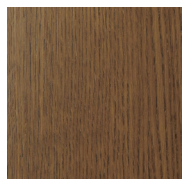

LIGHT SMOKED OAK