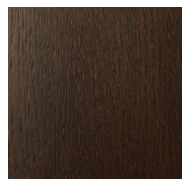

MAMMOTH

Rune Krøjgaard & Knut Bendik Humlevik — 2011

OAK FINISHES

NATURAL OAK

LIGHT SMOKED OAK

DARK SMOKED OAK

BLACK OAK

DETAIL SHOTS