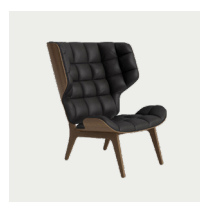

Mammoth Sofa

Net Weight: 58,0 kg | Gross Weight: 65,0 kg

PACKAGING DIMENSIONS

Mammoth Chair
W 90 cm | D 87 cm | H 116 cm

Mammoth Ottoman

W 67 cm | D 56 cm | H 48 cm

Mammoth Sofa

W 152 cm | D 90 cm | H 112 cm

The Mammoth series is characterized by the high back, hugging wings and fluffy upholstery which provides superior comfort and a sense of privacy. The seat and back are formed from the same compression mold, giving the chair its signature clean, minimalistic look. Mammoth is ideal for spaces such as hotel lobbies and offices, while also serving as statement pieces for private homes.