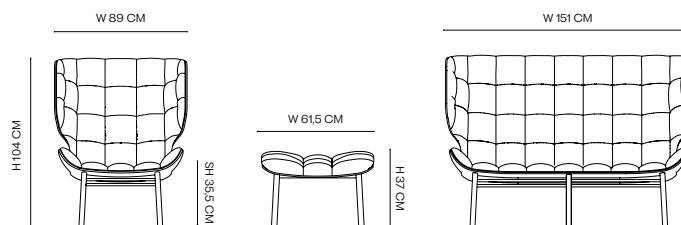

Mammoth Sofa

Net Weight: 58,0 kg | Gross Weight: 65,0 kg

PACKAGING DIMENSIONS

Mammoth Chair
W 90 cm | D 87 cm | H 116 cm

Mammoth Ottoman

W 67 cm | D 56 cm | H 48 cm

Mammoth Sofa

W 152 cm | D 90 cm | H 112 cm

MAMMOTH CHAIR

MAMMOTH OTTOMAN

MAMMOTH SOFA

DIMENSIONS

Mammoth Chair
W 89 cm | D 87 cm | H 104 cm | SH 35,5 cm

Mammoth Sofa
W 151 cm | D 87 cm | H 104 cm | SH 35,5 cm

Mammoth Ottoman
W 61,5 cm | D 53 cm | H 37 cm