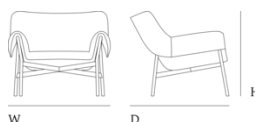

Wrap Lounge Chair

“Designing the Wrap Lounge Chair, we had the image of a lounge chair with a soft blanket simply draped around its ample silhouette in mind, playing with models and prototypes to find a fluid way of incarnating this idea. We were driven by the idea of creating a really snug chair with an enveloping feel and generous proportions that don’t feel chunky.”

Wrap Lounge Chair

Dimensions

Height:	81,5 cm / 32"
Width:	91,3 cm / 36"
Depth:	91 cm / 35.8"
Seat Height:	44,5 cm / 17.5"
Seat Depth:	54 cm / 21.3"
Armrest Height:	59,5 cm / 23.4"

Ready-to-Ship

Ecriture 240/Grey
Sabi 151/Black