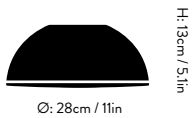

Passepartout^{JH12}

Jaime Hayon

2016

Product category
Ceiling and wall lamp

Environment
Indoor

Material
Aluminium, Polycarbonate, ABS

Production process
The shade is made from deep drawn and lacquered metal and the diffuser is made from moulded polycarbonate.

Dimensions
Ø: 28cm/11.0in, H: 13cm/5.1in

Packaging dimensions
H29.9cm/11.8in, W30.5cm/12in, D19.0cm/7.5in
LED: H11.0cm/4.3in, W11.0cm/4.3in,
D8.0cm/3.1in

Colli quantity
1 pc

Weight
Product: 0.95 kg / Incl. packaging: 2kg

Technical Specification
12 Watt LED board, dimmable
CRI: > 90
Colour temperature (Kelvin):
Dlm- to- warm 2100-2700K

Light output:
JH10: 545 lumen
JH11: 775 lumen
JH12: 750 lumen

Dimmability:
Trailing edge dimmable

Certifications:
CE, IP20, Class II

LED board included – replaceable (spare part).

LED lifetime
25.000 hours

Cleaning Instructions
Clean with soft dry cloth. Always switch off the electricity supply before cleaning.

→ **Stock item**
Gold, Bronzed