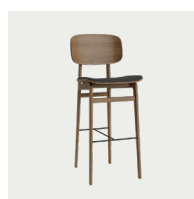

UPHOLSTERY

DIMENSIONS

Counter Height 65 cm

W 45,5 cm | D 52 cm | H 98 cm | SH 65 CM

Bar Height 75 cm

W 45,5 cm | D 52 cm | H 108 cm | SH 75 cm