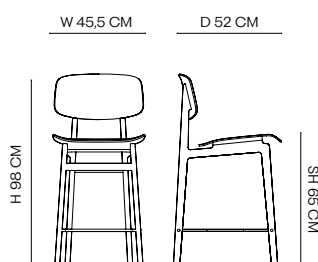

CARE

Follow care instructions on norr11.com

WARRANTY

5 years

WEIGHT

Counter

Net Weight: 8,0 kg | Gross Weight: 10,0 kg

Bar

Net Weight: 8,5 kg | Gross Weight: 10,5 kg

PACKAGING DIMENSIONS

Counter

W 50 cm | D 56 cm | H 108 cm

Bar

W 50 cm | D 56 cm | H 115 cm

NY11 Counter & Bar are taller versions of the popular NY11 Chair which is inspired by traditional Danish elementary school chairs. Just like a school chair, they are both comfortable and very durable. The counter and bar editions take it to new heights.

W/O UPHOLSTERY

UPHOLSTERY

DIMENSIONS

Counter Height 65 cm

W 45,5 cm | D 52 cm | H 98 cm | SH 65 CM

Bar Height 75 cm

W 45,5 cm | D 52 cm | H 108 cm | SH 75 cm

NY11 COUNTER & BAR WITH BACKREST