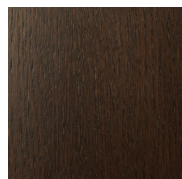

Rune Krøjgaard & Knut Benedik Humlevik — 2022

OAK FINISHES

NATURAL OAK

LIGHT SMOKED OAK

DARK SMOKED OAK

BLACK OAK

DETAIL SHOTS

BLACK OAK