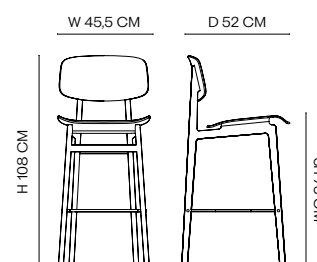

CARE

Follow care instructions on norr11.com

WARRANTY

5 years

WEIGHT

Counter

Net Weight: 8,0 kg | Gross Weight: 10,0 kg

Bar

Net Weight: 8,5 kg | Gross Weight: 10,5 kg

PACKAGING DIMENSIONS

Counter

W 50 cm | D 56 cm | H 108 cm

Bar

W 50 cm | D 56 cm | H 115 cm

NY11 Counter & Bar are taller versions of the popular NY11 Chair which is inspired by traditional Danish elementary school chairs. Just like a school chair, they are both comfortable and very durable. The counter and bar editions take it to new heights.

W/O UPHOLSTERY

UPHOLSTERY

DIMENSIONS

Counter Height 65 cm

W 45,5 cm | D 52 cm | H 98 cm | SH 65 CM

Bar Height 75 cm

W 45,5 cm | D 52 cm | H 108 cm | SH 75 cm

NY11 COUNTER & BAR WITH BACKREST