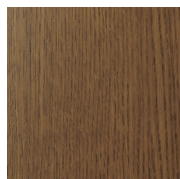

Rune Krøjgaard & Knut Benedik Humlevik — 2022

OAK FINISHES

NATURAL OAK

LIGHT SMOKED OAK

DARK SMOKED OAK

BLACK OAK

DETAIL SHOTS

BLACK OAK