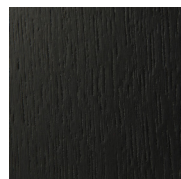

Rune Krøjgaard & Knut Benedik Humlevik — 2022

OAK FINISHES

NATURAL OAK

LIGHT SMOKED OAK

DARK SMOKED OAK

BLACK OAK

DETAIL SHOTS

BLACK OAK