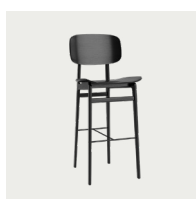

Net Weight: 8,5 kg | Gross Weight: 10,5 kg

PACKAGING DIMENSIONS

Counter

W 50 cm | D 56 cm | H 108 cm

Bar

W 50 cm | D 56 cm | H 115 cm

NY11 Counter & Bar are taller versions of the popular NY11 Chair which is inspired by traditional Danish elementary school chairs. Just like a school chair, they are both comfortable and very durable. The counter and bar editions take it to new heights.

NY11 Counter & Bar both have a frame hand-crafted from solid oak, a seat of laminated oak veneer and a steel footrest for ultimate comfort. With their sleek and sophisticated design, these bar stools are the perfect addition to any living space, bar or restaurant.