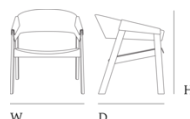

Cover Lounge Chair

Dimensions

Height:	70,7 cm / 27.8"
Width:	66,3 cm / 26.1"
Depth:	61,2 cm / 24.1"
Seat Height:	38,1 cm / 15"