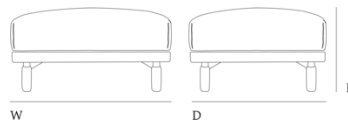

## Dimensions

|              |                |
|--------------|----------------|
| Height:      | 42 cm / 16.5"  |
| Width:       | 100 cm / 39.5" |
| Depth:       | 80 cm / 31.5"  |
| Seat Height: | 42 cm / 16.5"  |