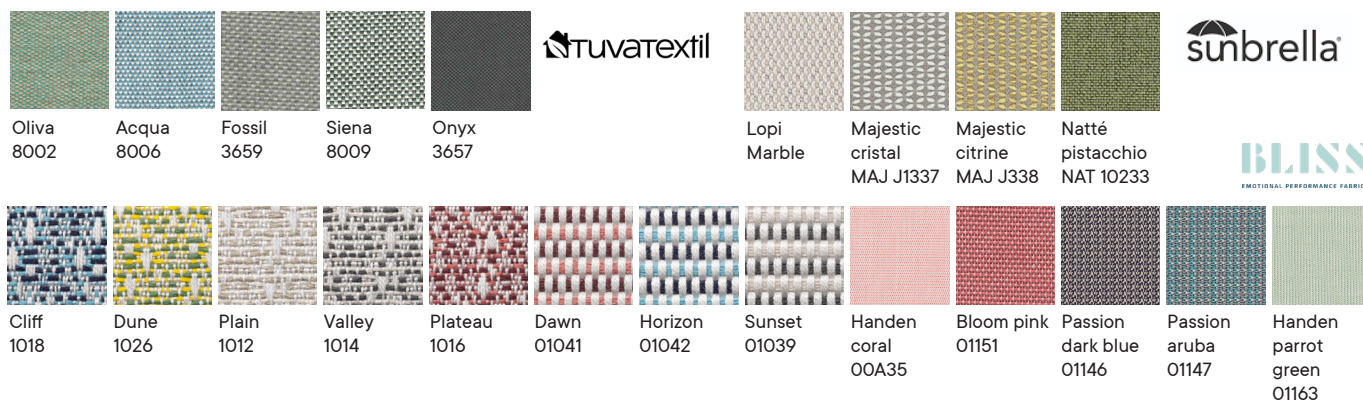

Anti-stain
Anti-manchas

Mildew Resistant
No se pudren

Easy to clean and maintain
Fácil limpieza y mantenimiento

FINISHES

Metal finishes / Acabados metálicos

Outdoor fabric / Tela exterior

Outdoor technical leather / Tapicería polipiel exterior