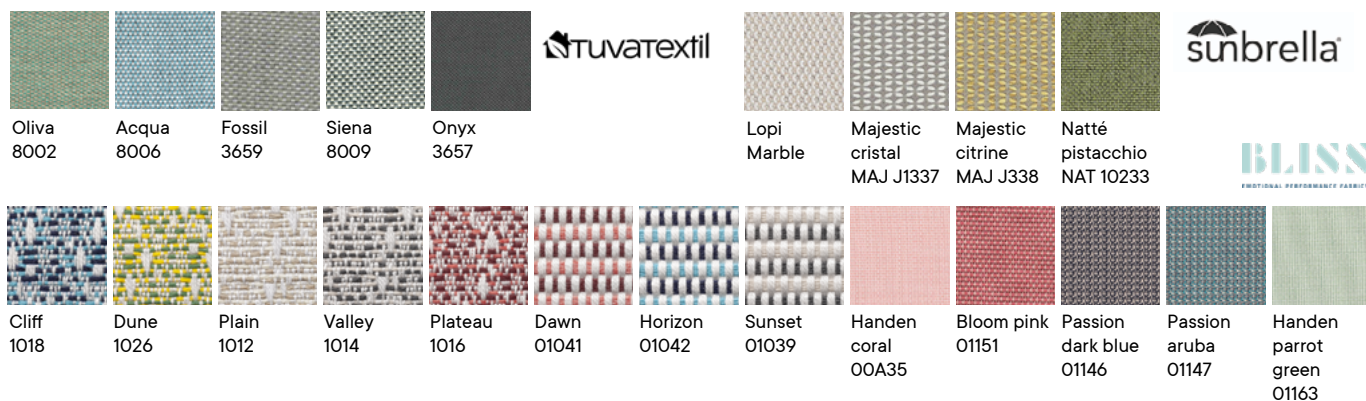

Outdoor fabric / Tela exterior