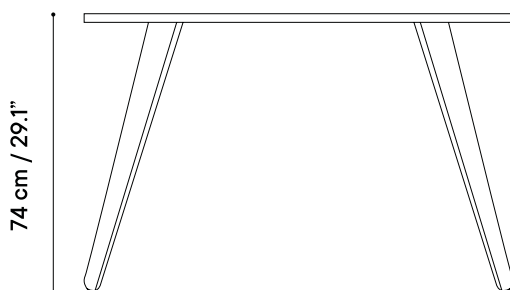

MENORCA square table

Designed by iSiMAR

iSiMAR
be mediterranean

Collection made of galvanized wire, polyester powder coated. The materials we use are durable, suitable for intensive use and weather-resistant. The MENORCA collection is perfect for indoor, outdoor and contract use. Our materials are noble, 100% recycled and recyclable, and environmentally friendly.

Technical specifications / Especificaciones técnicas

Metal or HPL table top

iSi 9126	60 x 60 x 74 cm / 23.6" x 23.6" x 29.1"
iSi 9127	70 x 70 x 74 cm / 27.6" x 27.6" x 29.1"
iSi 9128	80 x 80 x 74 cm / 31.5" x 31.5" x 29.1"
iSi 8036	110 x 70 x 74 cm / 23.6" x 23.6" x 29.1"
iSi 8037	120 x 70 x 74 cm / 27.6" x 27.6" x 29.1"
iSi 8038	140 x 80 x 74 cm / 31.5" x 31.5" x 29.1"

Specifications suitable for outdoor use and intensive use.
Manufactured under UN-EN 16120-2, 10218-2, 10244-2 & UNE-EN 10346.
Table-top width: 15 mm / 0.6 in.

Especificaciones aptas para uso exterior y uso intensivo.
Fabricado bajo normas UN-EN 16120-2, 10218-2, 10244-2 y UNE-EN 10346.
Grosor del tablero: 15 mm.