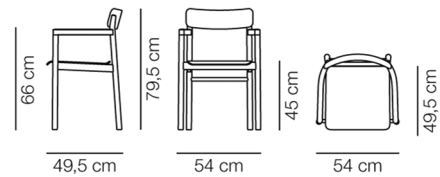

Colours

WOODS

Fredericia