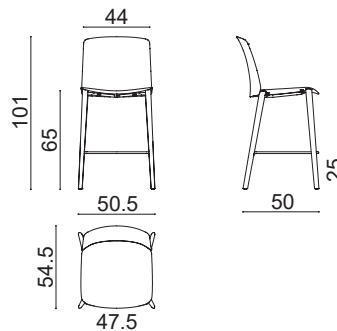

Mixu Counter Stool

Design in collaboration with Gensler, 2021

Art. 5815

Stool on a four-legged base in solid oak (natural or stained black finish). Polypropylene seat made with 80% recycled materials and polypropylene backrest, both available in five colours. The finishes of the base, seat and backrest can be freely combined. Seat height 65 cm.

Dimensions *

* File CAD 2D - 3D available for download at www.arper.com

Frame Base

Shell

arper

www.arper.com

info@arper.com

Mixu Counter Stool

Design in collaboration with Gensler, 2021

SHIPMENT DETAILS

Art.5815

1 pz = 1  - kg 10,3/ m³ 0,262

1 pz = 1  - kg 9,65/ m³ 0,398

2 pz = 1  - kg 16,8/ m³ 0,262

4 pz = 1  - kg 30,5/ m³ 0,328

TECHNICAL SPECIFICATIONS