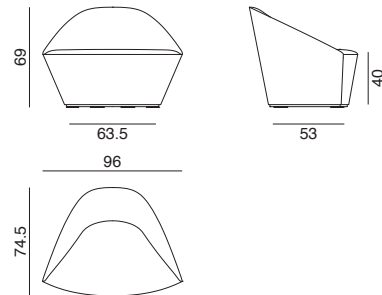

Colina M

Design by Lievore Altherr Molina, 2014

Art. 4240 4301

Armchair with plywood frame fully upholstered in fabric, leather, coated fabric or customer's own material. The version with removable cover is available upon request. Optional glides with felt for wooden floors are available upon request.

Dimensions *

* File CAD 2D - 3D available for download at www.arper.com

Frame Base

V12
matt

V39
matt

Shell

Polypropylene

PP0005

arper

www.arper.com

info@arper.com

,

SHIPMENT DETAILS

Art.4301

1 pz = 1  - kg 39,06/ m³ 0,901

TECHNICAL SPECIFICATIONS