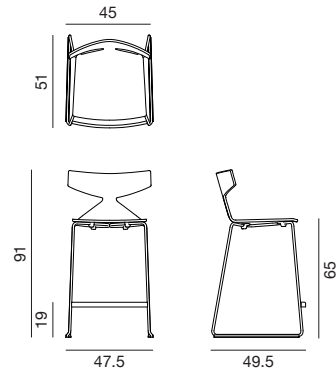

Saya Counter Stool

Design by Lievore Altherr Molina, 2012

Art. 3703

Stool with chromed or powdercoated steel sled base and oak veneer shell, available in 4 finishes. Optional glides with felt for wooden floors are available upon request. Height 65 cm.

Dimensions *

* File CAD 2D - 3D available for download at www.arper.com

Frame Base

CRO

V39
matt

Shell

Wood

L0001

Design by Lievore Altherr Molina, 2012

SHIPMENT DETAILS

Art.3703

1 pz = 2  - kg 10,74/ m³ 0,36

4 pz = 2  - kg 31,42/ m³ 0,41

TECHNICAL SPECIFICATIONS

RESISTANCE TEST

FIRE RETARDANT TEST