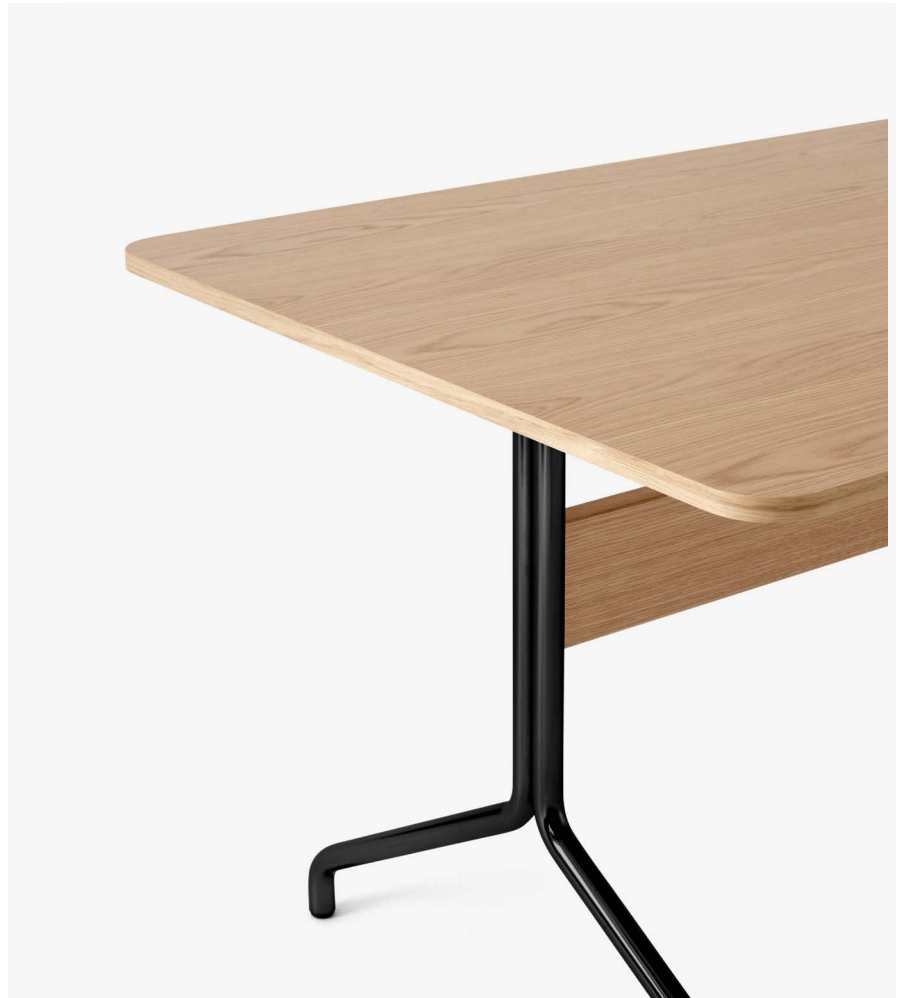

Pavilion AV24

Anderssen & Voll

2022

W: 250cm / 98.83in
D: 110cm / 43.31in

H: 73cm / 28.74in

Product category

Table

Environment

Indoor

Materials

Steel, lacquered veneer, MDF

Production process

The table tops are made from MDF with lacquered veneer. The legs are made from bended steel tubes.

Colours

Chrome or Matt Black base w. Lacquered Oak, Black Lacquered Oak or Laquered Walnut

Dimensions

H: 73cm / 28.74in, W: 250cm / 98.43in,
D: 110cm / 43.31in

Packaging dimensions

Tabletop: H: 7.2cm/2.83in, W: 256cm/100.79in,
D: 116cm/45.67in

Legs: H: 12.5cm/4.92in, W: 88cm/34.65in, D:
78cm/30.71in

Colli quantity

2 (1 box for tabletop and 1 box for legs)

Weight

Product: 62kg

Incl. packaging: 70.3kg (Tabletop: 53.6 kg, Legs
16.7kg)

Strength, Durability and Safety Testing

The table is tested for strength, durability and safety according to EN 15372 Level 2 - extreme contract use.

Cleaning instructions

Please download our Material Care & Cleaning instructions through www.andtradition.com

→ Stock items

Chrome base w. Lacquered Oak
Chrome base w. Black Lacquered Oak
Chrome base w. Laquered Walnut
Matt Black base w. Lacquered Oak
Matt Black base w. Black Lacquered Oak
Matt Black base w. Laquered Walnut

→ Lacquered
Oak /
Chrome

→ Black
Lacquered
Oak /
Chrome

→ Lacquered
Walnut /
Chrome

→ Lacquered
Oak / Matt
Black

→ Black
Lacquered
Oak / Matt
Black

→ Lacquered Walnut
/ Matt Black

Related products

AV18

AV19

&Tradition®