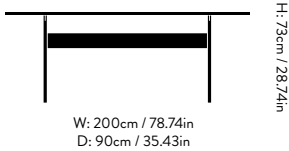

Pavilion AV19

Anderssen & Voll

2022