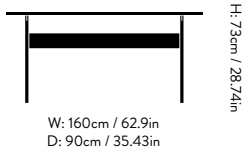

Pavilion AV18

Anderssen & Voll

2022