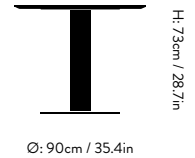

In Between ^{SK11} Sami Kallio 2019

→ Black Lacquered Oak

→ Oiled Oak

→ Smoked Oiled Oak

→ Oiled Walnut

→ Verde Guatemala Marble