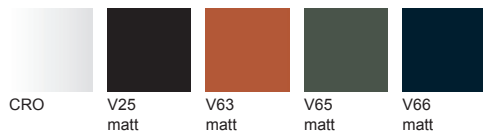

Frame Base

Shell

arper

www.arper.com

info@arper.com