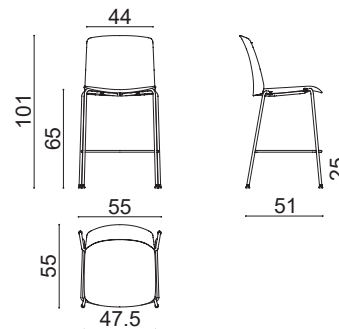

Mixu Counter Stool

Design in collaboration with Gensler, 2021

Art. 5810

Stool on a four-legged base in chromed or powder-coated steel. Polypropylene seat made with 80% recycled materials and polypropylene backrest, both available in five colours. The finishes of the base, seat and backrest can be freely combined. Seat height 65 cm.

Dimensions *

* File CAD 2D - 3D available for download at www.arper.com

Frame Base

Shell

arper

www.arper.com

info@arper.com

Mixu Counter Stool

Design in collaboration with Gensler, 2021

Accessories:

Single trolley Art. 0500

SHIPMENT DETAILS

Art.5810

1 pz = 1  - kg 9,6/ m³ 0,262
1 pz = 1  - kg 9,65/ m³ 0,398
2 pz = 1  - kg 16,1/ m³ 0,262
2 pz = 1  - kg 16,3/ m³ 0,435
4 pz = 1  - kg 29,3/ m³ 0,468
4 pz = 1  - kg 29,8/ m³ 0,328