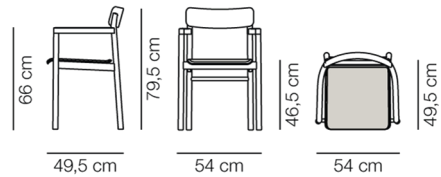

Colours

WOODS

Upholstery according to current price list.

Fredericia