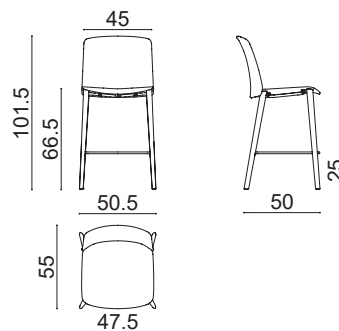

Mixu Counter Stool

Design in collaboration with Gensler, 2021

Art. 5818

Stool on a four-legged base in solid oak (natural or stained black finish). Seat and backrest upholstered with fabric, leather, coated fabric or customer's own material. On request and with an additional charge, the seat and backrest can be made using different shades of the same cover. Seat height 26 1/4".

Dimensions *

* File CAD 2D - 3D available for download at www.arper.com

Frame Base

Shell

arper

www.arper.com

info@arper.com

Mixu Counter Stool

Design in collaboration with Gensler, 2021

SHIPMENT DETAILS

Art.5818

1 pz = 1  - kg 10,3/ m³ 0,262

1 pz = 1  - kg 9,65/ m³ 0,398

2 pz = 1  - kg 16,8/ m³ 0,262

4 pz = 1  - kg 30,5/ m³ 0,328

TECHNICAL SPECIFICATIONS